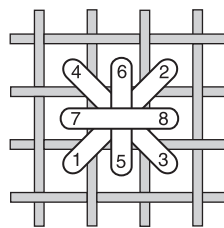

Spooky Spirits of Tombstone Hill • Symbol Table

SYMBOL	DMC
C	B5200
>>	166
■	310
◀▶	310 Smyrna
None	413
▶	435
♥	550
S	580
+	647
T	900
x	970
Y	972
SYMBOL	GENTLE ART SAMPLER THREAD
U	0190 Forest Glade
±	7067 Garden Gate
SYMBOL	KREINIK #4 BRAID
None	005L Holographic
SYMBOL	EMBELLISHMENTS
O	Striped Pumpkin Bead
FABRIC: 28 CT ZWEIGART THUNDERSTORM CASHEL LINEN OR DARK GRAY LINEN OF YOUR CHOICE	
DESIGN AREA: 177H X 133W • 12½" X 9½" on 28 Count	

Smyrna Cross

Round Leviathan