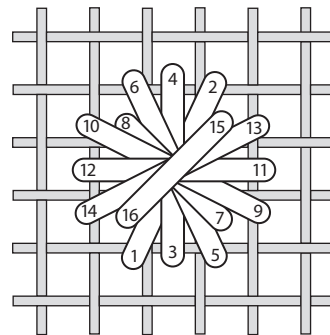

Spooky Spirits of Tombstone Hill • Symbol Table

SYMBOL	DMC
C	B5200
>>	166
■	310
◀▶	310 Smyrna
None	413
▶	435
♥	550
S	580
+	647
T	900
x	970
Y	972
SYMBOL	GENTLE ART SAMPLER THREAD
U	0190 Forest Glade
±	7067 Garden Gate
SYMBOL	KREINIK #4 BRAID
None	005L Holographic
SYMBOL	EMBELLISHMENTS
O	Striped Pumpkin Bead
FABRIC: 28 CT ZWEIGART THUNDERSTORM CASHEL LINEN OR DARK GRAY LINEN OF YOUR CHOICE	
DESIGN AREA: 177H X 133W • 12½" X 9½" on 28 Count	

Smyrna Cross

Round Leviathan